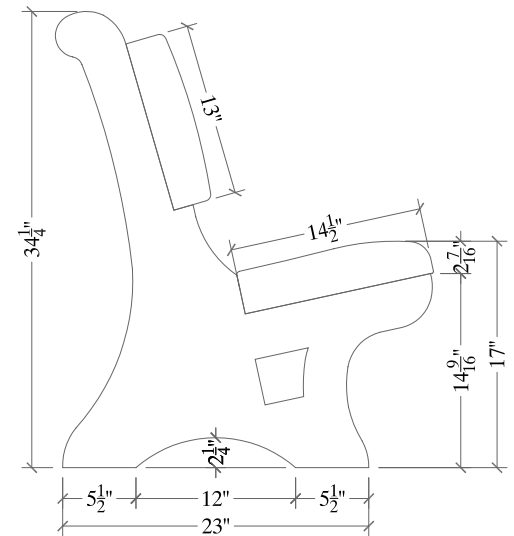

Edwards
CAST STONE COMPANY

777 Edwards Road
Dubuque, IA 52003
Phone: (563) 556-0535
Fax: (563) 556-8906
Web Site: www.edcstone.com
e-mail: drafting@edcstone.com

FRONT VIEW OF BENCH

6 ft. PARK BENCH

TOTAL WEIGHT: 774 LBS.

BACK VIEW OF BENCH

SIDE VIEW OF BENCH