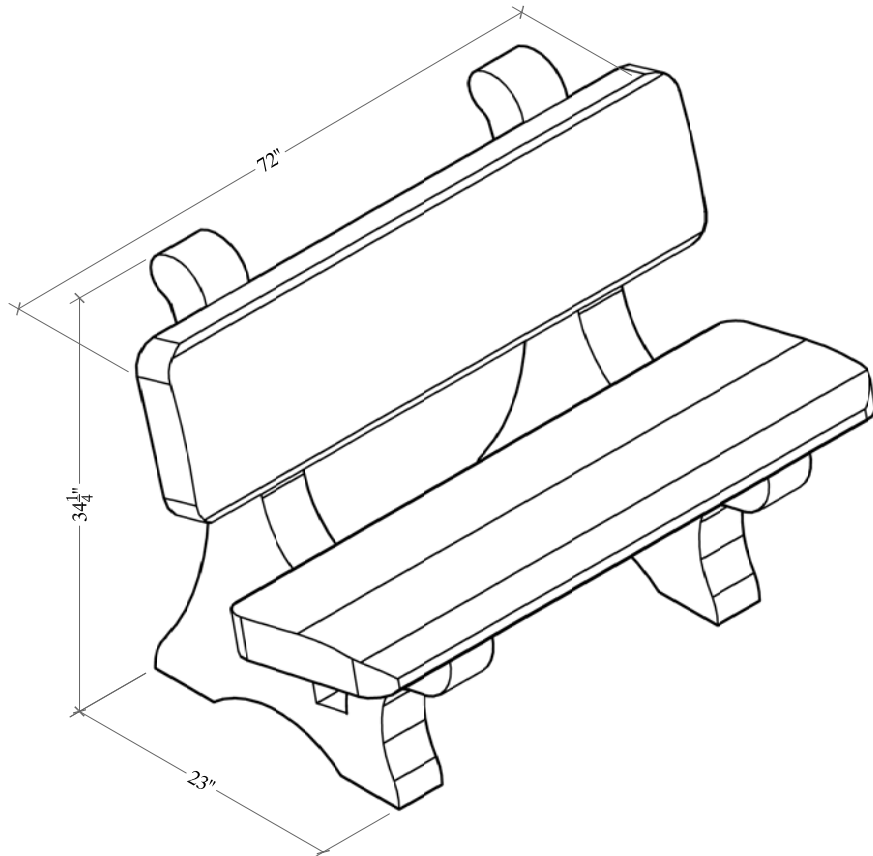

Edwards
CAST STONE COMPANY

777 Edwards Road
Dubuque, IA 52003
Phone: (563) 556-0535
Fax: (563) 556-8906
Web Site: www.edcstone.com
e-mail: drafting@edcstone.com

FRONT VIEW OF BENCH

6 ft. PARK BENCH

TOTAL WEIGHT: 774 LBS.

BACK VIEW OF BENCH

SIDE VIEW OF BENCH