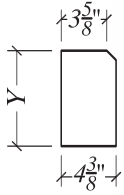

E202

Standard Heights
(Y) = 4⁵/₈" , 5⁵/₈" or 7⁵/₈"

Bands

PROFILE	COLOR <i>See page 5.</i>	HEIGHT (Y)	LENGTH	END CONDITIONS <i>See page 8 for details.</i>						QTY
				FINISHED END		OUTSIDE CORNER		INSIDE CORNER		
				LEFT	RIGHT	LEFT	RIGHT	LEFT	RIGHT	
E201	Light Gray	5 5/8"	3' 11 5/8"	✓	—	—	—	—	—	12
			3' 11 5/8"							
			3' 11 5/8"							
			3' 11 5/8"							

Contact: _____ Company: _____ Phone: _____ Fax: _____