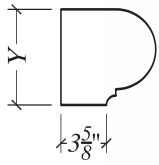

E205

Standard Heights
(Y) = 4⁵/₈" , 5⁵/₈" or 7⁵/₈"

Bands

PROFILE	COLOR <i>See page 5.</i>	HEIGHT (Y)	LENGTH	END CONDITIONS <i>See page 8 for details.</i>						QTY
				FINISHED END		OUTSIDE CORNER		INSIDE CORNER		
				LEFT	RIGHT	LEFT	RIGHT	LEFT	RIGHT	
E201	Light Gray	5 5/8"	3' 11 5/8"	✓	—	—	—	—	—	12
			3' 11 5/8"							
			3' 11 5/8"							
			3' 11 5/8"							