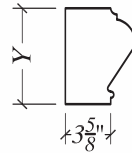

E207

Standard Heights
(Y) = 4⁵/₈" , 5⁵/₈" or 7⁵/₈"

Bands

PROFILE	COLOR <i>See page 5.</i>	HEIGHT (Y)	LENGTH	END CONDITIONS <i>See page 8 for details.</i>						QTY
				FINISHED END		OUTSIDE CORNER		INSIDE CORNER		
				LEFT	RIGHT	LEFT	RIGHT	LEFT	RIGHT	
E201	Light Gray	5 5/8"	3' 11 5/8"	✓	—	—	—	—	—	12
			3' 11 5/8"							
			3' 11 5/8"							
			3' 11 5/8"							

Contact: _____ Company: _____ Phone: _____ Fax: _____