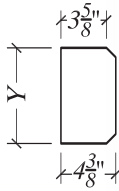

E203

Standard Heights
(Y) = 4⁵/₈" , 5⁵/₈" or 7⁵/₈"

Bands

PROFILE	COLOR <i>See page 5.</i>	HEIGHT (Y)	LENGTH	END CONDITIONS <i>See page 8 for details.</i>						QTY
				FINISHED END		OUTSIDE CORNER		INSIDE CORNER		
				LEFT	RIGHT	LEFT	RIGHT	LEFT	RIGHT	
E201	Light Gray	5 5/8"	3' 11 5/8"	✓	—	—	—	—	—	12
			3' 11 5/8"							
			3' 11 5/8"							
			3' 11 5/8"							

Contact: _____ Company: _____ Phone: _____ Fax: _____