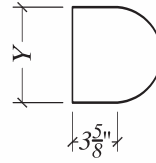

E201

E206

E202

E207

E203

E208

E204

E209

E205

Standard Heights
(Y) = 4⁵/₈" , 5⁵/₈" or 7⁵/₈"

Bands

PROFILE	COLOR <i>See page 5.</i>	HEIGHT (Y)	LENGTH	END CONDITIONS <i>See page 8 for details.</i>						QTY
				FINISHED END		OUTSIDE CORNER		INSIDE CORNER		
				LEFT	RIGHT	LEFT	RIGHT	LEFT	RIGHT	
E201	Light Gray	5 5/8"	3' 11 5/8"	✓	—	—	—	—	—	12
			3' 11 5/8"							
			3' 11 5/8"							
			3' 11 5/8"							