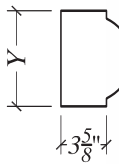

E204

Standard Heights
(Y) = 4⁵/₈" , 5⁵/₈" or 7⁵/₈"

Bands

PROFILE	COLOR <i>See page 5.</i>	HEIGHT (Y)	LENGTH	END CONDITIONS <i>See page 8 for details.</i>						QTY
				FINISHED END		OUTSIDE CORNER		INSIDE CORNER		
				LEFT	RIGHT	LEFT	RIGHT	LEFT	RIGHT	
E201	Light Gray	5 5/8"	3' 11 5/8"	✓	—	—	—	—	—	12
			3' 11 5/8"							
			3' 11 5/8"							
			3' 11 5/8"							

Contact: _____ Company: _____ Phone: _____ Fax: _____