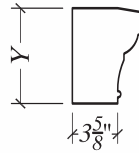

E208

Standard Heights
(Y) = 4⁵/₈" , 5⁵/₈" or 7⁵/₈"

Bands

PROFILE	COLOR <i>See page 5.</i>	HEIGHT (Y)	LENGTH	END CONDITIONS <i>See page 8 for details.</i>						QTY
				FINISHED END		OUTSIDE CORNER		INSIDE CORNER		
				LEFT	RIGHT	LEFT	RIGHT	LEFT	RIGHT	
E201	Light Gray	5 5/8"	3' 11 5/8"	✓	—	—	—	—	—	12
			3' 11 5/8"							
			3' 11 5/8"							
			3' 11 5/8"							

Contact: _____ Company: _____ Phone: _____ Fax: _____