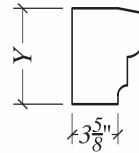

E209

Standard Heights
(Y) = 4⁵/₈" , 5⁵/₈" or 7⁵/₈"

Bands

PROFILE	COLOR <i>See page 5.</i>	HEIGHT (Y)	LENGTH	END CONDITIONS <i>See page 8 for details.</i>						QTY
				FINISHED END		OUTSIDE CORNER		INSIDE CORNER		
				LEFT	RIGHT	LEFT	RIGHT	LEFT	RIGHT	
E201	Light Gray	5 5/8"	3' 11 5/8"	✓	—	—	—	—	—	12
			3' 11 5/8"							
			3' 11 5/8"							
			3' 11 5/8"							

Contact: _____ Company: _____ Phone: _____ Fax: _____