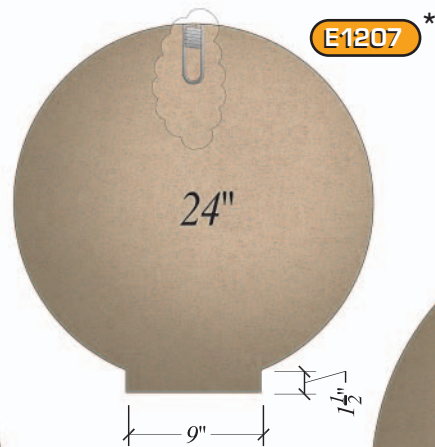

Balls shown on a 24" pier cap.  
(Pier cap sold separately. See page 29.)

**Balls**

PROFILE	COLOR <i>See page 5.</i>	QTY
E1201	Light Gray	12

Contact: \_\_\_\_\_ Company: \_\_\_\_\_ Phone: \_\_\_\_\_ Fax: \_\_\_\_\_