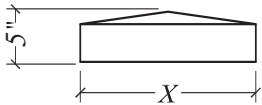

E1102

Standard Widths

(X) = 14", 18", 22", 24", 26", 28", 30", 32" or 36"

Pier Caps

PROFILE	COLOR <i>See page 5.</i>	WIDTH (X)	QTY
E1101	Light Gray	14"	12

SPECIAL CONDITIONS *See page 28 for details.*

BALL SIZE <i>See page 31.</i>	FLAT SPOT <i>A = Inches Squared</i>	Hole Size <i>B = Diameter</i>
12"	EXAMPLE	—

Contact: _____ Company: _____ Phone: _____ Fax: _____