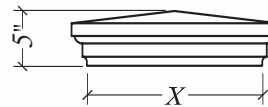

E1108

Standard Widths

(X) = 14", 18", 22", 24", 26", 28", 30", 32" or 36"

Pier Caps

PROFILE	COLOR <i>See page 5.</i>	WIDTH (X)	QTY
E1101	Light Gray	14"	12

SPECIAL CONDITIONS *See page 28 for details.*

BALL SIZE <i>See page 31.</i>	FLAT SPOT <i>A = Inches Squared</i>	Hole Size <i>B = Diameter</i>
12"	EXAMPLE	—

Contact: _____ Company: _____ Phone: _____ Fax: _____