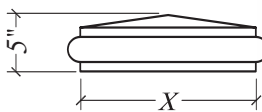

E1104

Standard Widths

(X) = 14", 18", 22", 24", 26", 28", 30", 32" or 36"

Pier Caps

PROFILE	COLOR <i>See page 5.</i>	WIDTH (X)	QTY
E1101	Light Gray	14"	12

SPECIAL CONDITIONS *See page 28 for details.*

BALL SIZE <i>See page 31.</i>	FLAT SPOT <i>A = Inches Squared</i>	Hole Size <i>B = Diameter</i>
12"	EXAMPLE	—

Contact: _____ Company: _____ Phone: _____ Fax: _____