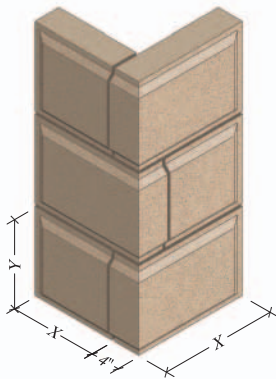

E901

STRAIGHT

STAGGERED

E902

STRAIGHT

STAGGERED

E903

STRAIGHT

STAGGERED

E904

STRAIGHT

STAGGERED

Standard Heights

(Y) = 10 1/4", 13" or 15 5/8"

Standard Lengths

(X) = 7 5/8", 11 5/8" or 15 5/8"

Quoins

PROFILE SET	COLOR <i>See page 5.</i>	HEIGHT (Y)	LENGTH (X)	STRAIGHT	STAGGERED	REQ'D SETS
<i>EXAMPLE</i> E901	Light Gray	10 1/4"	15 5/8"	—	<i>EXAMPLE</i> ✓	12

Contact: _____ Company: _____ Phone: _____ Fax: _____