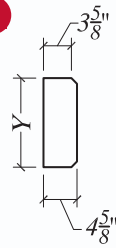

E901

STRAIGHT

STAGGERED

E902

STRAIGHT

STAGGERED

E903

STRAIGHT

STAGGERED

E904

STRAIGHT

STAGGERED

Standard Heights

(Y) = 10 1/4", 13" or 15 5/8"

Standard Lengths

(X) = 7 5/8", 11 5/8" or 15 5/8"

Quoins

PROFILE SET	COLOR <i>See page 5.</i>	HEIGHT (Y)	LENGTH (X)	STRAIGHT	STAGGERED	REQ'D SETS
<i>EXAMPLE</i> E901	Light Gray	10 1/4"	15 5/8"	—	<i>EXAMPLE</i> ✓	12

Contact: _____ Company: _____ Phone: _____ Fax: _____