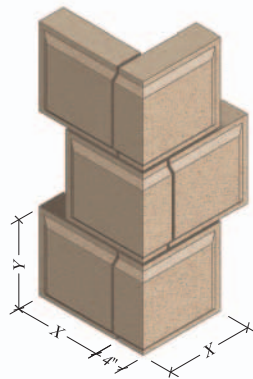

E901

STRAIGHT

STAGGERED

E902

STRAIGHT

STAGGERED

E903

STRAIGHT

STAGGERED

E904

STRAIGHT

STAGGERED

Standard Heights

(Y) = 10 1/4", 13" or 15 5/8"

Standard Lengths

(X) = 7 5/8", 11 5/8" or 15 5/8"

Quoins

PROFILE SET	COLOR <i>See page 5.</i>	HEIGHT (Y)	LENGTH (X)	STRAIGHT	STAGGERED	REQ'D SETS
<i>EXAMPLE</i> E901	Light Gray	10 1/4"	15 5/8"	—	<i>EXAMPLE</i> ✓	12

Contact: _____ Company: _____ Phone: _____ Fax: _____