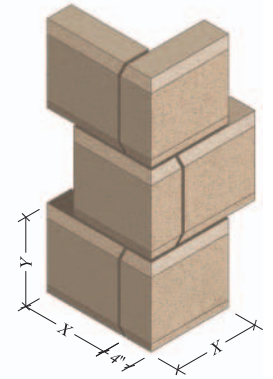

E901

STRAIGHT

STAGGERED

E902

STRAIGHT

STAGGERED

E903

STRAIGHT

STAGGERED

E904

STRAIGHT

STAGGERED

Standard Heights

(Y) = 10 1/4", 13" or 15 5/8"

Standard Lengths

(X) = 7 5/8", 11 5/8" or 15 5/8"

Quoins

PROFILE SET	COLOR <i>See page 5.</i>	HEIGHT (Y)	LENGTH (X)	STRAIGHT	STAGGERED	REQ'D SETS
<i>EXAMPLE</i> E901	Light Gray	10 1/4"	15 5/8"	—	<i>EXAMPLE</i> ✓	12

Contact: _____ Company: _____ Phone: _____ Fax: _____