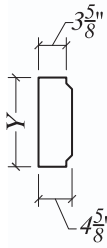

E901

STRAIGHT

STAGGERED

E902

STRAIGHT

STAGGERED

E903

STRAIGHT

STAGGERED

E904

STRAIGHT

STAGGERED

Standard Heights

(Y) = 10 1/4", 13" or 15 5/8"

Standard Lengths

(X) = 7 5/8", 11 5/8" or 15 5/8"

Quoins

PROFILE SET	COLOR <i>See page 5.</i>	HEIGHT (Y)	LENGTH (X)	STRAIGHT	STAGGERED	REQ'D SETS
<i>EXAMPLE</i> E901	Light Gray	10 1/4"	15 5/8"	—	<i>EXAMPLE</i> ✓	12

Contact: _____ Company: _____ Phone: _____ Fax: _____