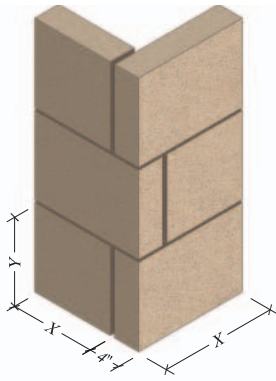

E901

STRAIGHT

STAGGERED

E902

STRAIGHT

STAGGERED

E903

STRAIGHT

STAGGERED

E904

STRAIGHT

STAGGERED

Standard Heights

(Y) = 10 1/4", 13" or 15 5/8"

Standard Lengths

(X) = 7 5/8", 11 5/8" or 15 5/8"

Quoins

PROFILE SET	COLOR <i>See page 5.</i>	HEIGHT (Y)	LENGTH (X)	STRAIGHT	STAGGERED	REQ'D SETS
<i>EXAMPLE</i> E901	Light Gray	10 1/4"	15 5/8"	—	<i>EXAMPLE</i> ✓	12

Contact: _____ Company: _____ Phone: _____ Fax: _____