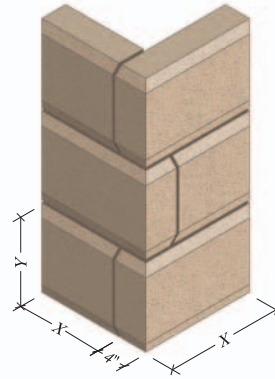

E901

STRAIGHT

STAGGERED

E902

STRAIGHT

STAGGERED

E903

STRAIGHT

STAGGERED

E904

STRAIGHT

STAGGERED

Standard Heights

(Y) = 10 1/4", 13" or 15 5/8"

Standard Lengths

(X) = 7 5/8", 11 5/8" or 15 5/8"

Quoins

PROFILE SET	COLOR <i>See page 5.</i>	HEIGHT (Y)	LENGTH (X)	STRAIGHT	STAGGERED	REQ'D SETS
<i>EXAMPLE</i> E901	Light Gray	10 1/4"	15 5/8"	—	<i>EXAMPLE</i> ✓	12

Contact: _____ Company: _____ Phone: _____ Fax: _____