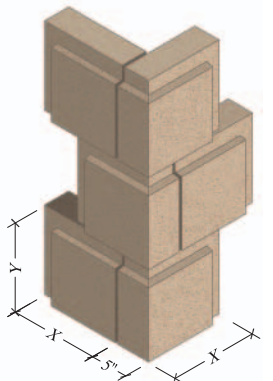

E901

STRAIGHT

STAGGERED

E902

STRAIGHT

STAGGERED

E903

STRAIGHT

STAGGERED

E904

STRAIGHT

STAGGERED

Standard Heights

(Y) = 10 1/4", 13" or 15 5/8"

Standard Lengths

(X) = 7 5/8", 11 5/8" or 15 5/8"

Quoins

PROFILE SET	COLOR <i>See page 5.</i>	HEIGHT (Y)	LENGTH (X)	STRAIGHT	STAGGERED	REQ'D SETS
<i>EXAMPLE</i> E901	Light Gray	10 1/4"	15 5/8"	—	<i>EXAMPLE</i> ✓	12

Contact: _____ Company: _____ Phone: _____ Fax: _____