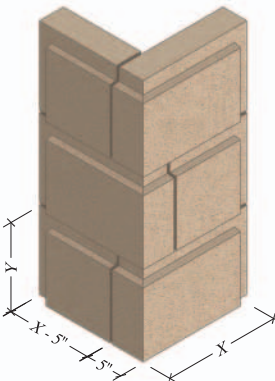

E901

STRAIGHT

STAGGERED

E902

STRAIGHT

STAGGERED

E903

STRAIGHT

STAGGERED

E904

STRAIGHT

STAGGERED

Standard Heights

(Y) = 10 1/4", 13" or 15 5/8"

Standard Lengths

(X) = 7 5/8", 11 5/8" or 15 5/8"

Quoins

PROFILE SET	COLOR <i>See page 5.</i>	HEIGHT (Y)	LENGTH (X)	STRAIGHT	STAGGERED	REQ'D SETS
<i>EXAMPLE</i> E901	Light Gray	10 1/4"	15 5/8"	—	<i>EXAMPLE</i> ✓	12

Contact: _____ Company: _____ Phone: _____ Fax: _____