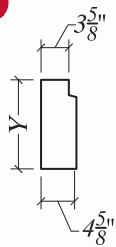

E901

STRAIGHT

STAGGERED

E902

STRAIGHT

STAGGERED

E903

STRAIGHT

STAGGERED

E904

STRAIGHT

STAGGERED

Standard Heights

(Y) = 10 1/4", 13" or 15 5/8"

Standard Lengths

(X) = 7 5/8", 11 5/8" or 15 5/8"

Quoins

PROFILE SET	COLOR <i>See page 5.</i>	HEIGHT (Y)	LENGTH (X)	STRAIGHT	STAGGERED	REQ'D SETS
<i>EXAMPLE</i> E901	Light Gray	10 1/4"	15 5/8"	—	<i>EXAMPLE</i> ✓	12

Contact: _____ Company: _____ Phone: _____ Fax: _____