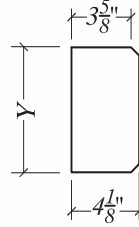

E601

E602

E603

E604

Heads

(Y) = 7 5/8" or 11 5/8"

END CONDITIONS

See page 18 for details.

PROFILE	COLOR <i>See page 5.</i>	HEIGHT (Y)	LENGTH	FINISHED END		RETURN END		QTY
				LEFT	RIGHT	LEFT	RIGHT	
E601	Light Gray	7 5/8"	3' 11 5/8"			✓		12
			3' 11 5/8"					
			3' 11 5/8"					
			3' 11 5/8"					