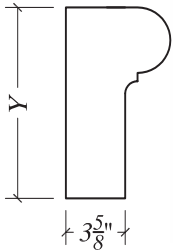

E601

E602

E603

E604

Heads

(Y) = 7 5/8" or 11 5/8"

END CONDITIONS

See page 18 for details.

PROFILE	COLOR <i>See page 5.</i>	HEIGHT (Y)	LENGTH	FINISHED END		RETURN END		QTY
				LEFT	RIGHT	LEFT	RIGHT	
E601	Light Gray	7 5/8"	3' 11 5/8"			✓		12
			3' 11 5/8"					
			3' 11 5/8"					
			3' 11 5/8"					