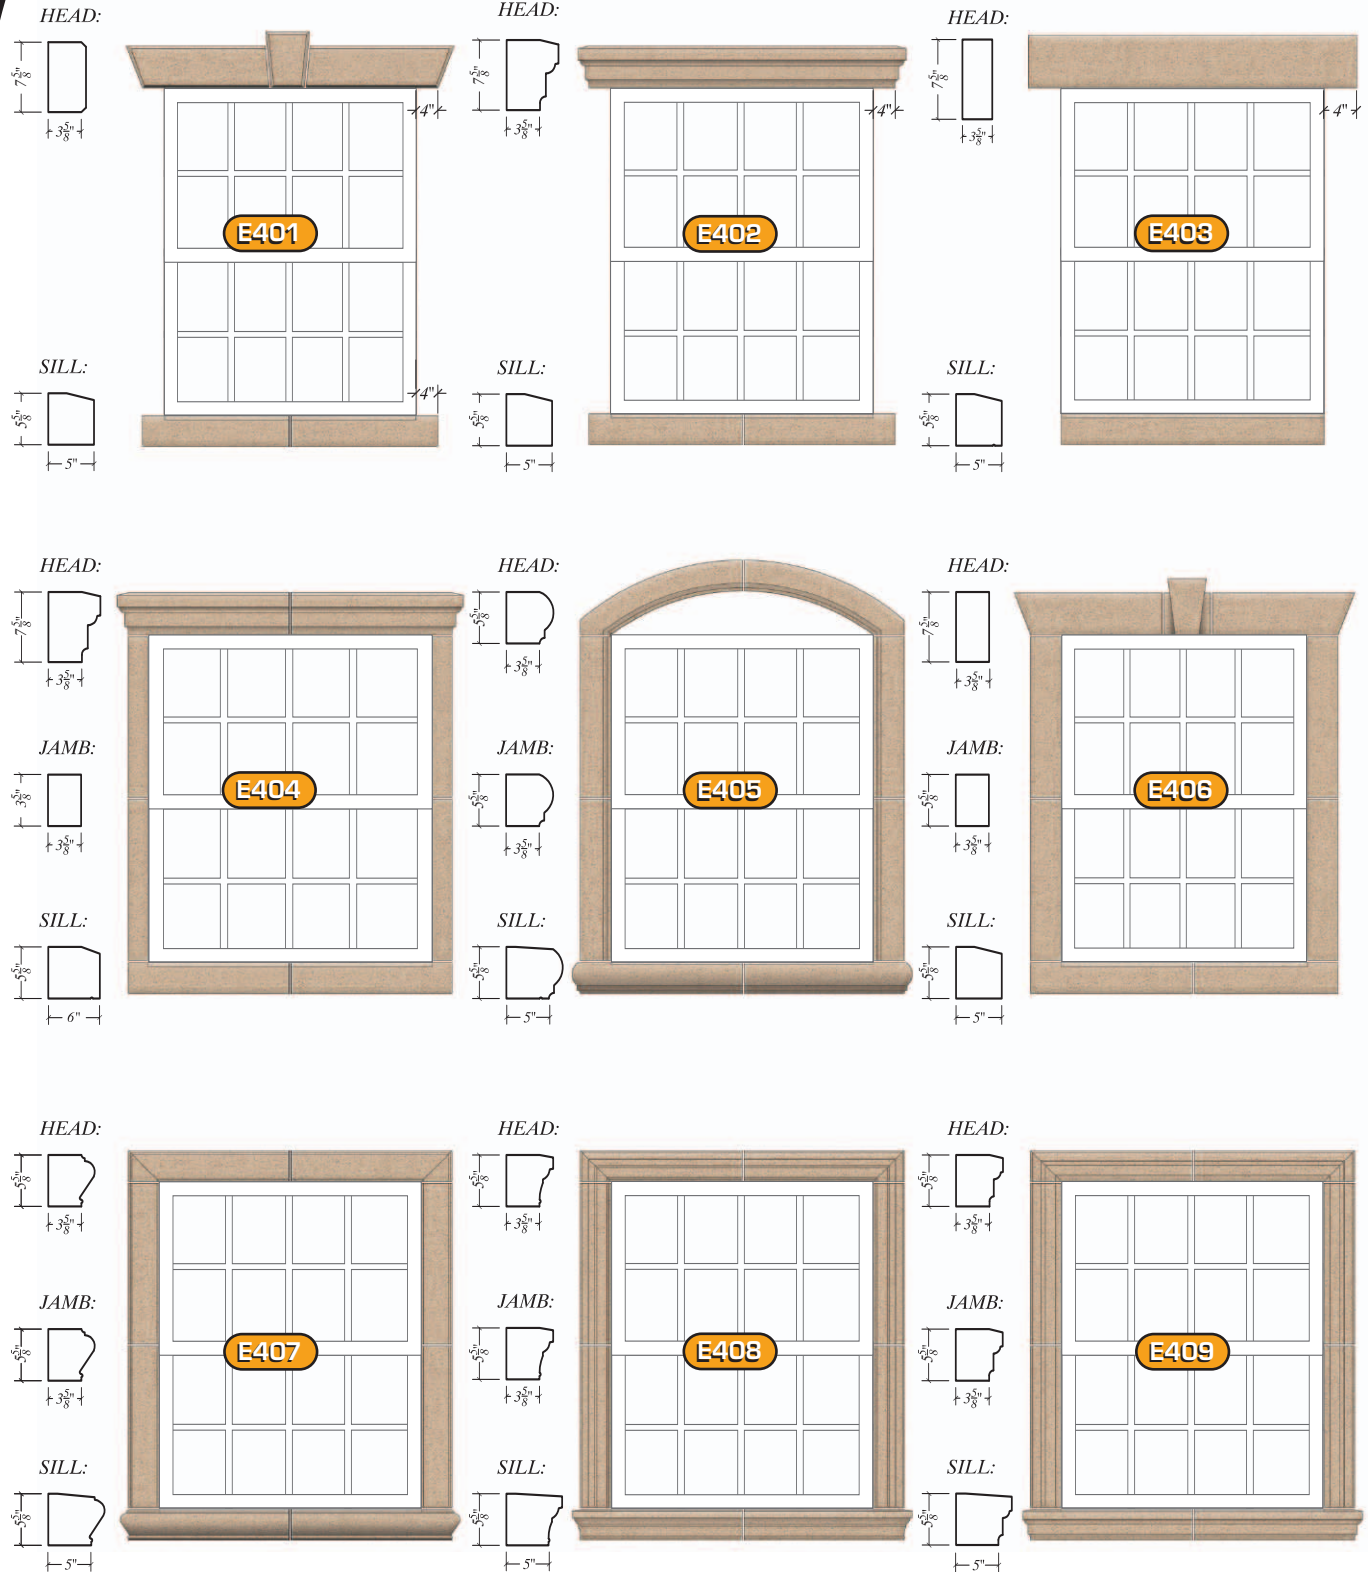

Cast Stone Window Surrounds

Window Surround Combinations

Keystones can be added to any window surround.
See page 23 for keystones.